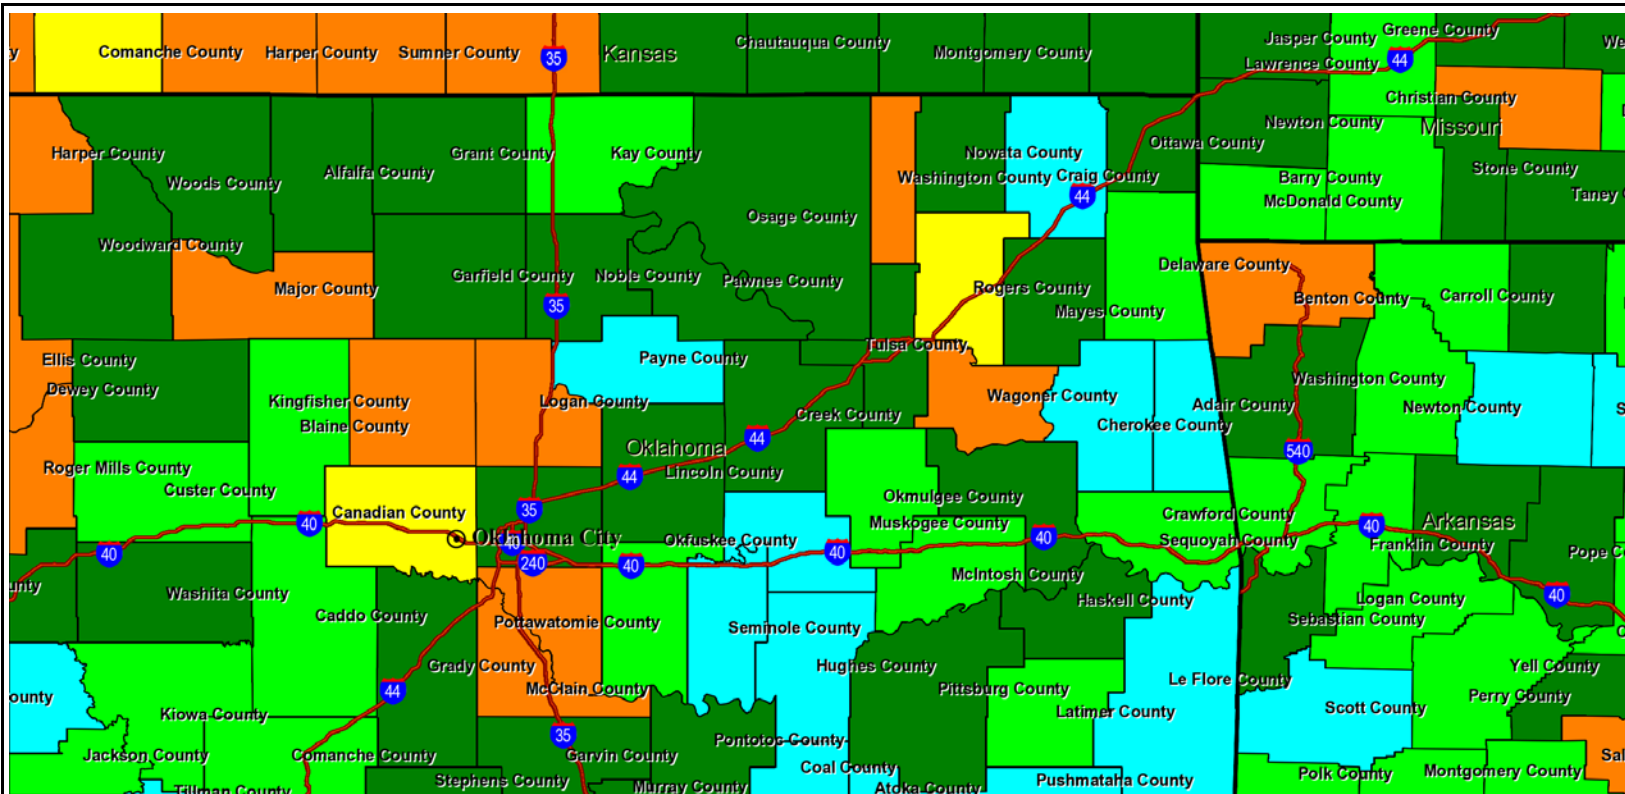

Theme WFS -  
Poverty  
(2007)  
Poverty:  
Poverty  
Estimate (All  
Ages) Percent  
by Counties

- Above 21
- 17 to 21
- 13 to 17
- 10 to 13
- Below 10

- Big City Ctr
- Prim. Hwy
- State Bndry

**Poverty – Percent of Population by County**  
[WorkforceStrategies.com](http://WorkforceStrategies.com) (845) 876-9675