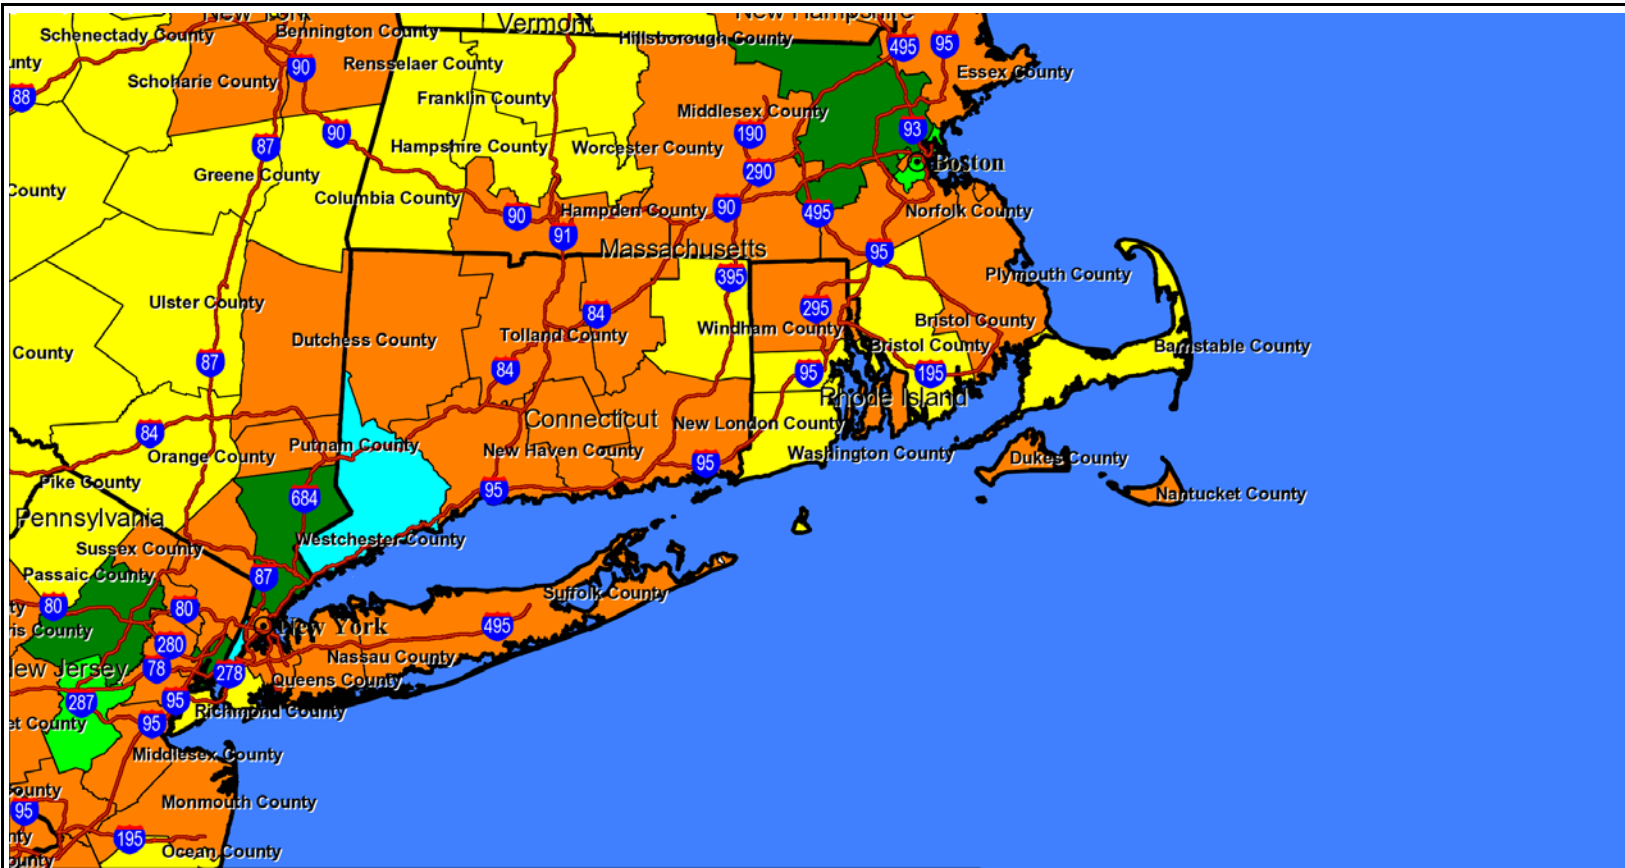

Theme WFS -
Industry
Employment
Summary by
NAICS
Current Year
Estimates
(2007) Wage
Percent of US
Industry
Average
Weekly Wage
by Counties

- Above 1.10
- 1.00 to 1.10
- .85 to 1.00
- .55 to .85
- Below .55